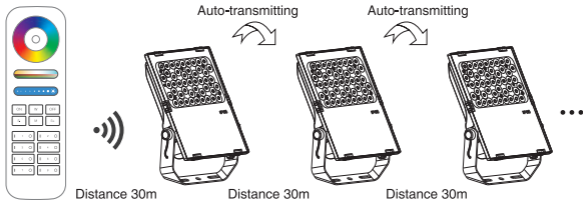

Beam Angle: 25°

Illumination distance: >15m

IP Rate: IP65

RF: 2.4GHz

Transmitting power: 6dBm

Control Distance: 30m

Material: Aluminum

Product Weight: 2.07kg

Auto-transmitting Diagram

One garden light can transmit the signals from the remote control to another garden light within 30m, as long as there is a garden light within 30m, the remote control distance can be limitless.